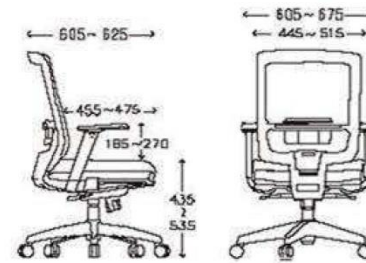

SPECIFICATIONS

- Seat Fabric

- Mesh Back