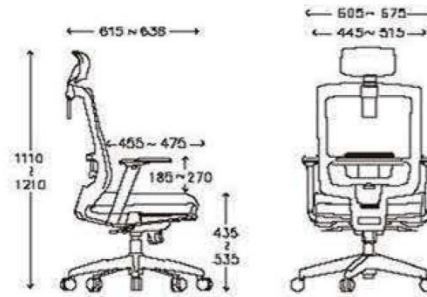

SPECIFICATIONS

- Seat Fabric

- Mesh Back