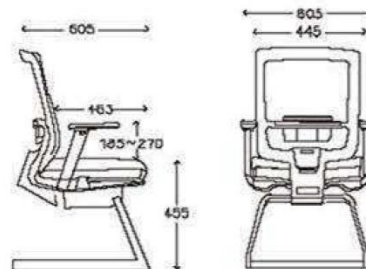

SPECIFICATIONS

- Seat Fabric

- Mesh Back